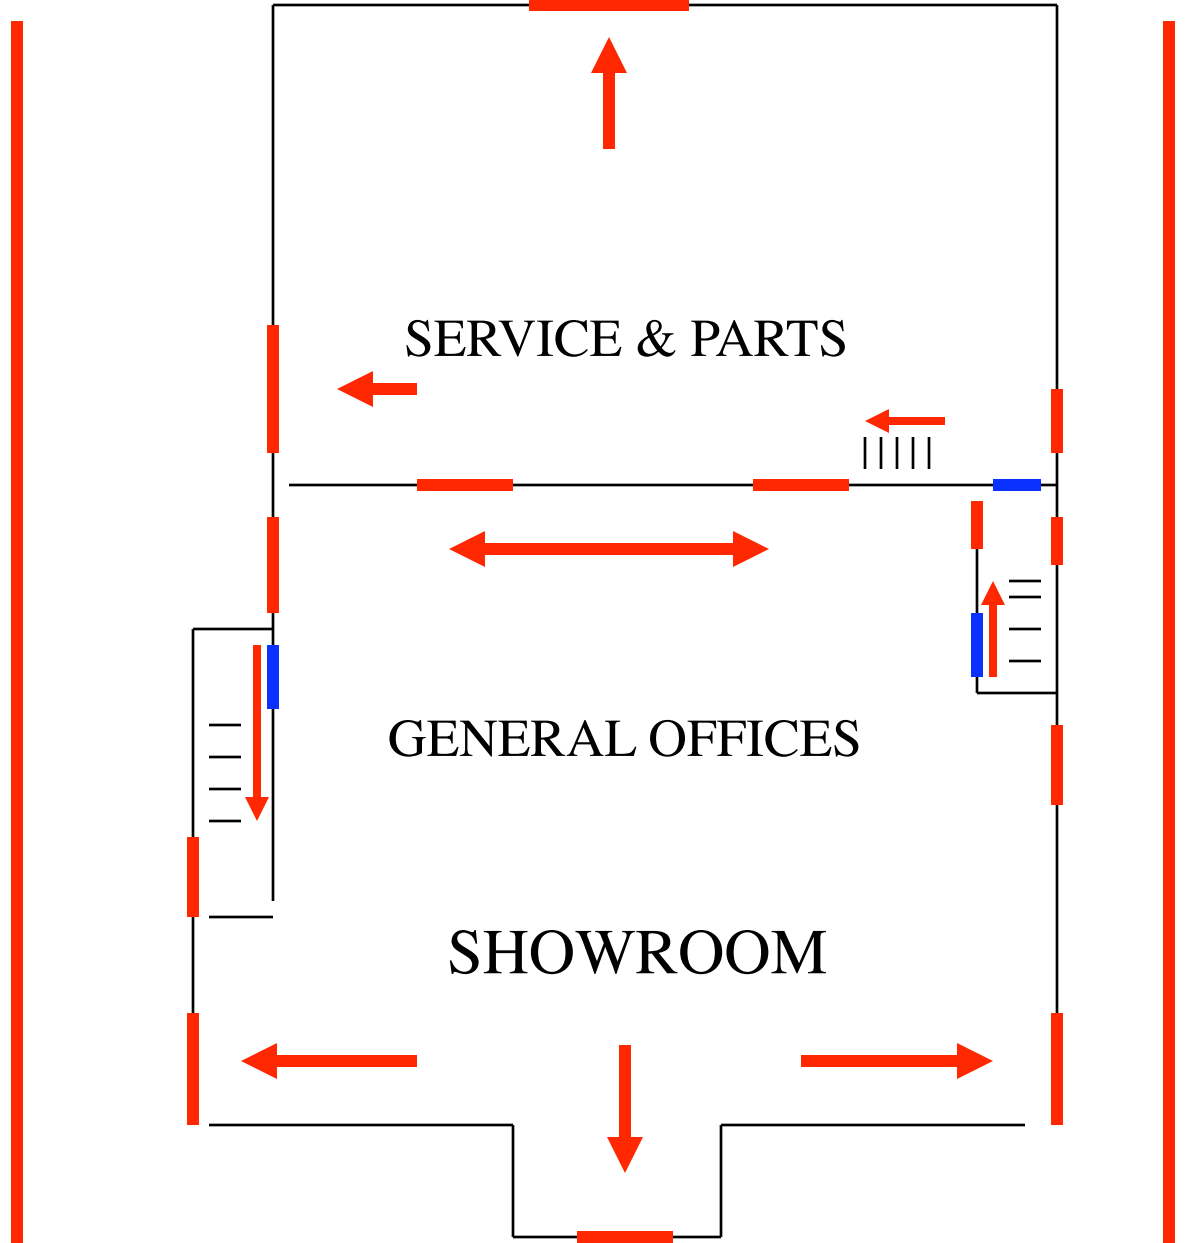

FIRE ESCAPE ROUTES

Emergency	911
Charleston Co. Sheriff	202-1700
General Manager	Ext 131
Service Manager	Ext 136
General Sales Manager	Ext 134
Business Manager	Ext 112